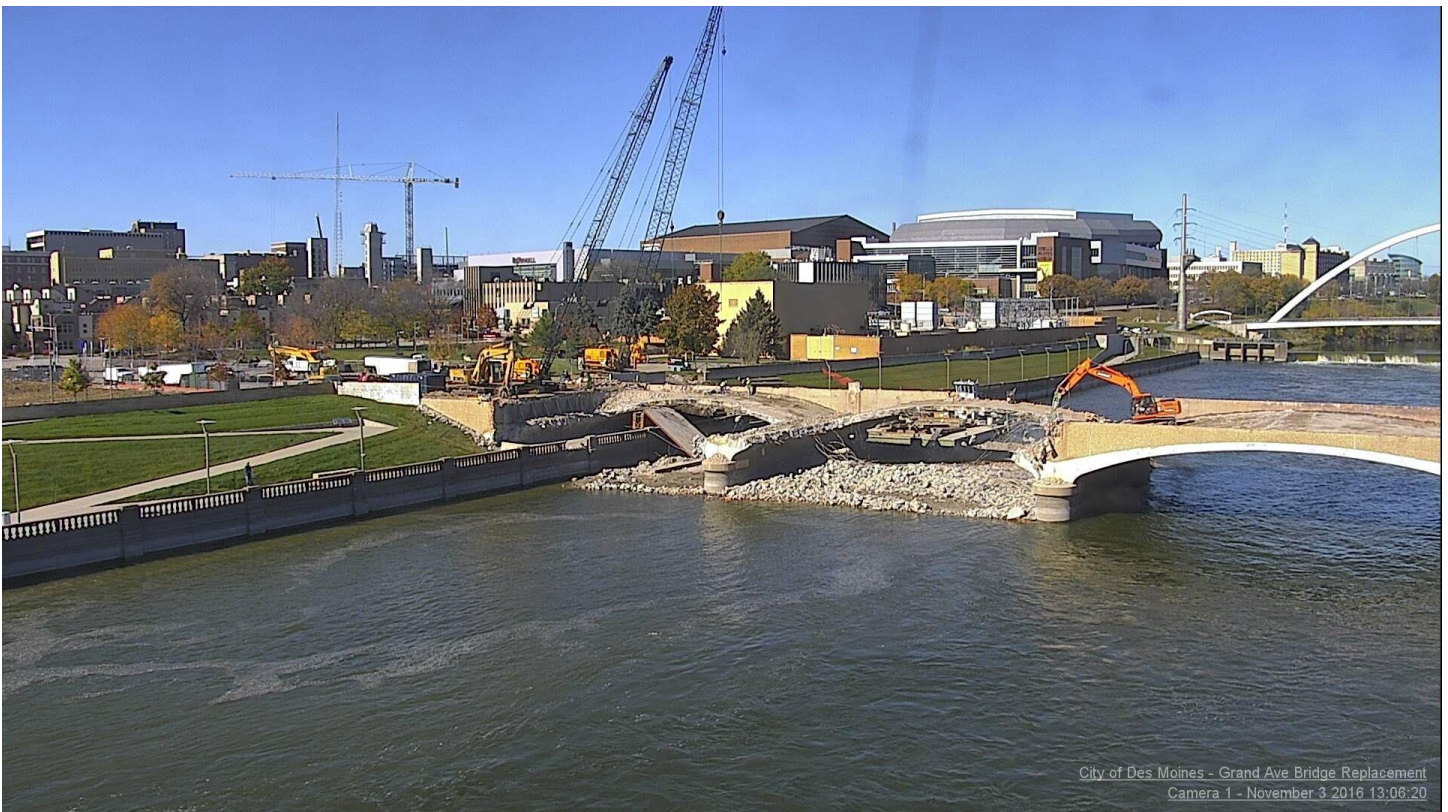

# Grand Avenue Bridge over Des Moines River Replacement

Demolition progress, as of 11-3-16.

View Looking North-Northeast

View Looking North-Northwest