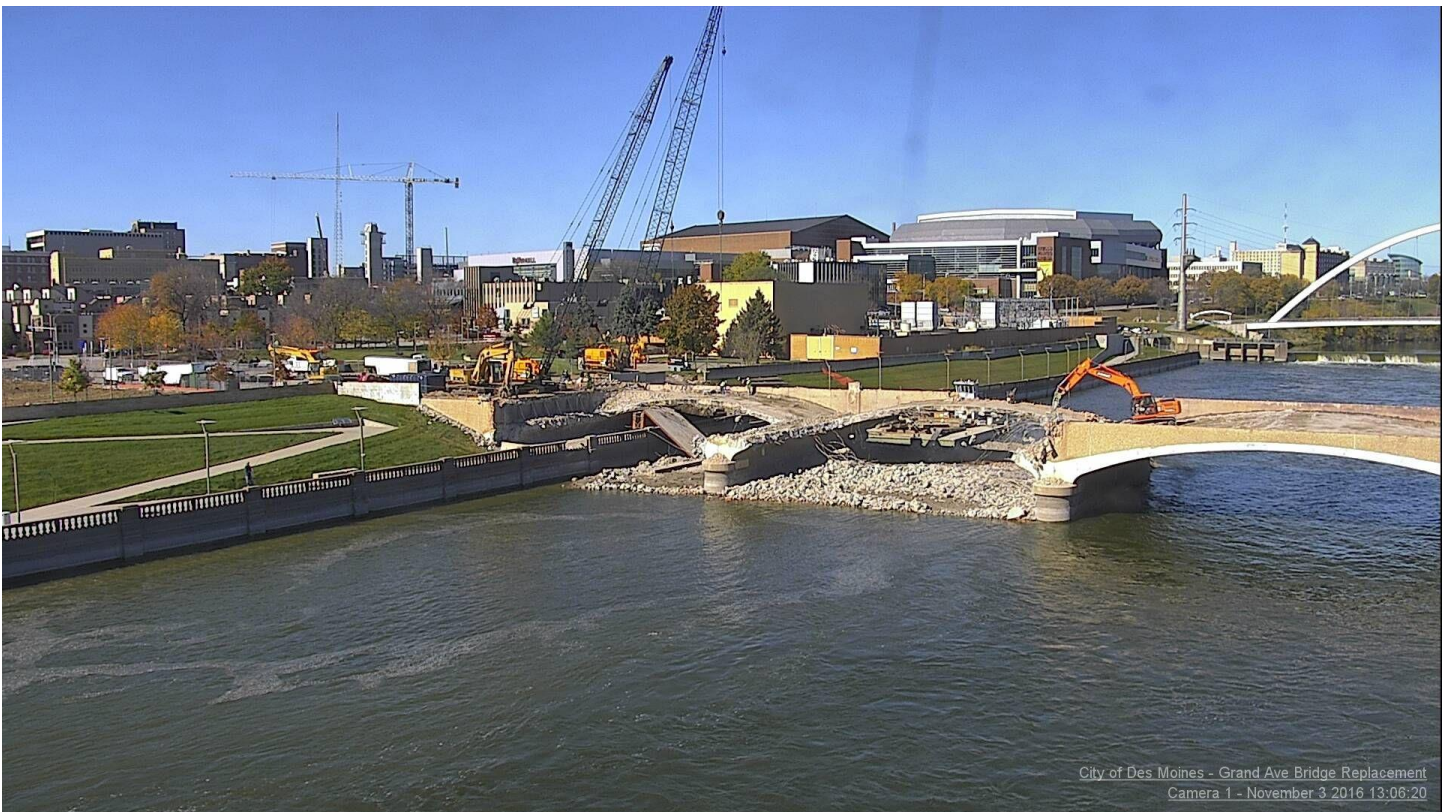

Grand Avenue Bridge over Des Moines River Replacement

Demolition progress, as of 11-3-16.

View Looking North-Northeast

View Looking North-Northwest