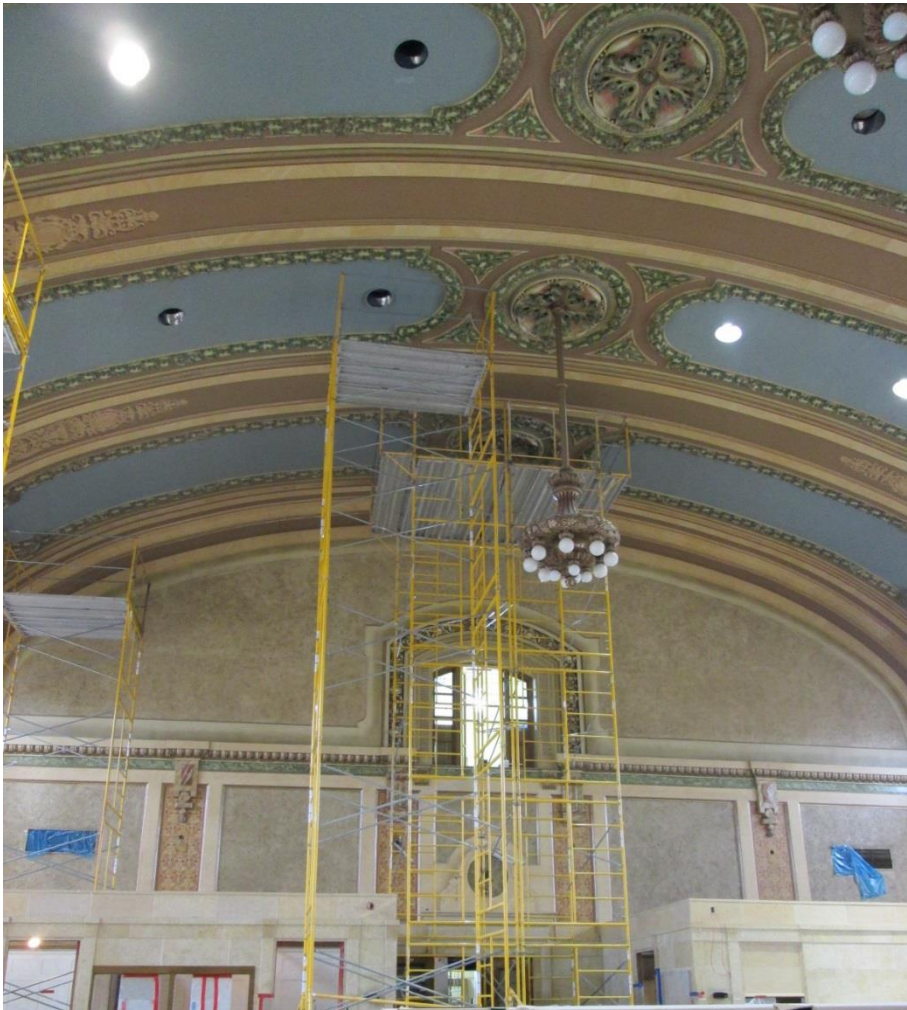

CITY HALL IMPROVEMENTS

April 28, 2017

SCAFFOLD FOR SPRINKLER HEAD INSTALLATION IN THE GREAT HALL

OLD MECHANICAL EQUIPMENT IN ATTIC

MECHANICAL ROOM IN ATTIC SOON TO BE FILLED WITH EQUIPMENT