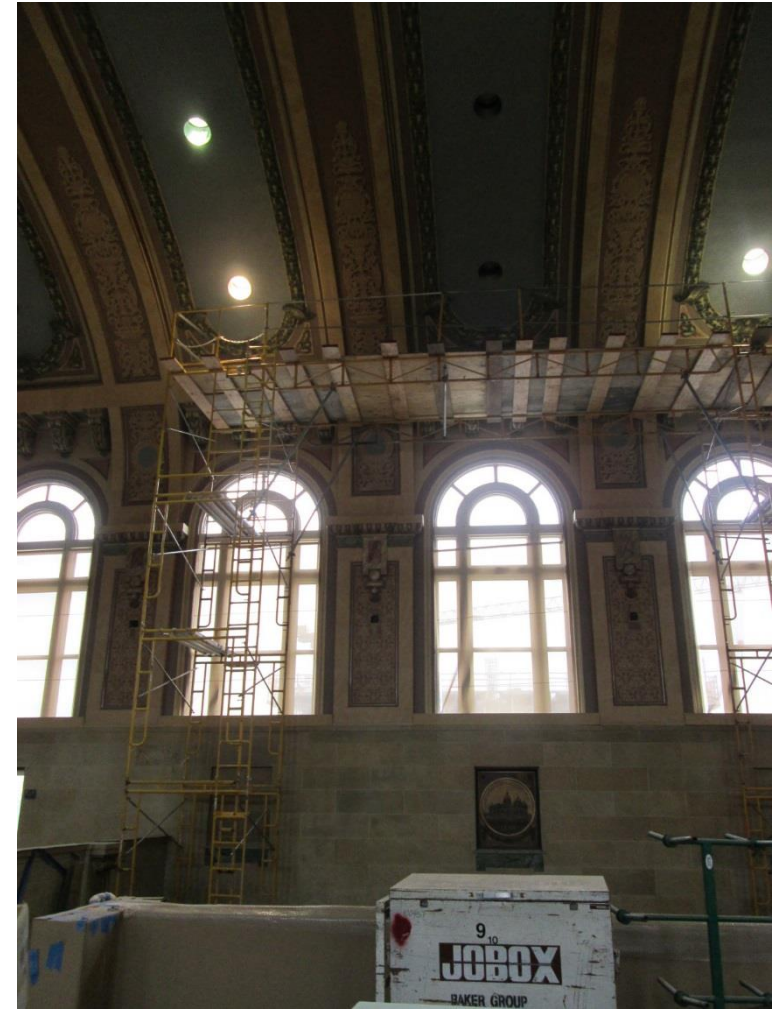

CITY HALL IMPROVEMENTS

April 28, 2017

SCAFFOLD FOR SPRINKLER HEAD INSTALLATION IN THE GREAT HALL

OLD MECHANICAL EQUIPMENT IN ATTIC

MECHANICAL ROOM IN ATTIC SOON TO BE FILLED WITH EQUIPMENT