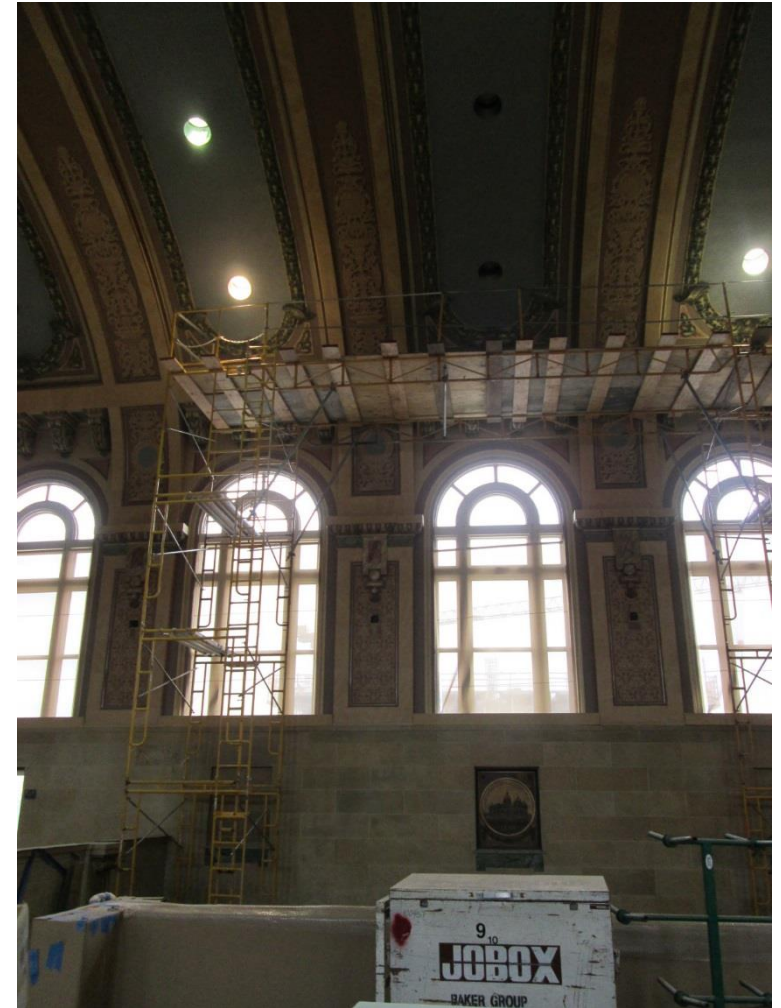

CITY HALL IMPROVEMENTS

April 28, 2017

SCAFFOLD FOR SPRINKLER HEAD INSTALLATION IN THE GREAT HALL

OLD MECHANICAL EQUIPMENT IN ATTIC

MECHANICAL ROOM IN ATTIC SOON TO BE FILLED WITH EQUIPMENT